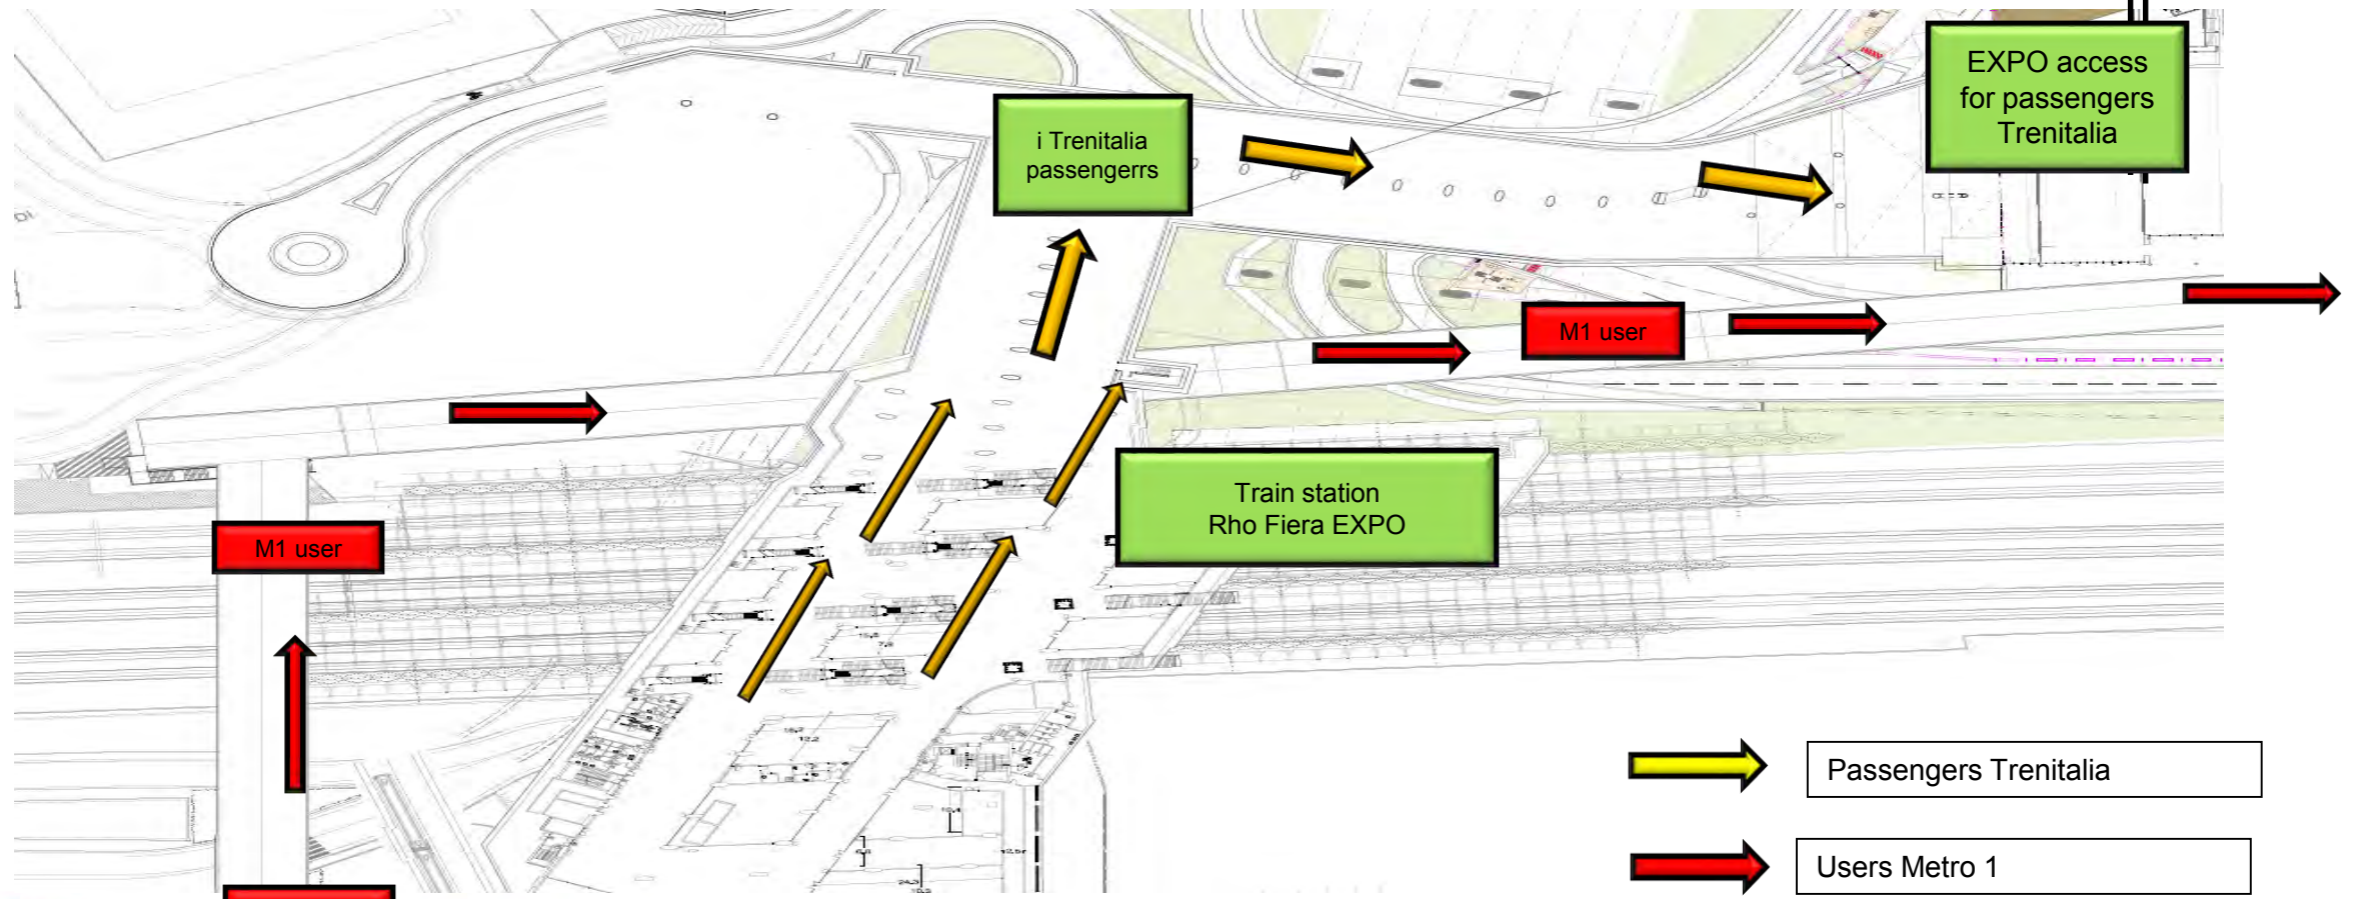

Official Global Rail Carrier

MILANO 2015

Frecce and EuroCity Expo Milano 2015

Rho Fiera Expo Milano 2015 - west entrance

The fastest way to get to Expo 2015 and Fiera Milano

The flows - Railways station Rho Fiera Expo

Passengers Trenitalia have an underground access to Expo 2015 more comfortable and closer than the passengers of the Metro 1.

Up to 69 trains daily to the railway station
Rho Fiera Milano Expo 2015

Frecciarossa and Frecciabianca from/to Torino - Vercelli - Novara