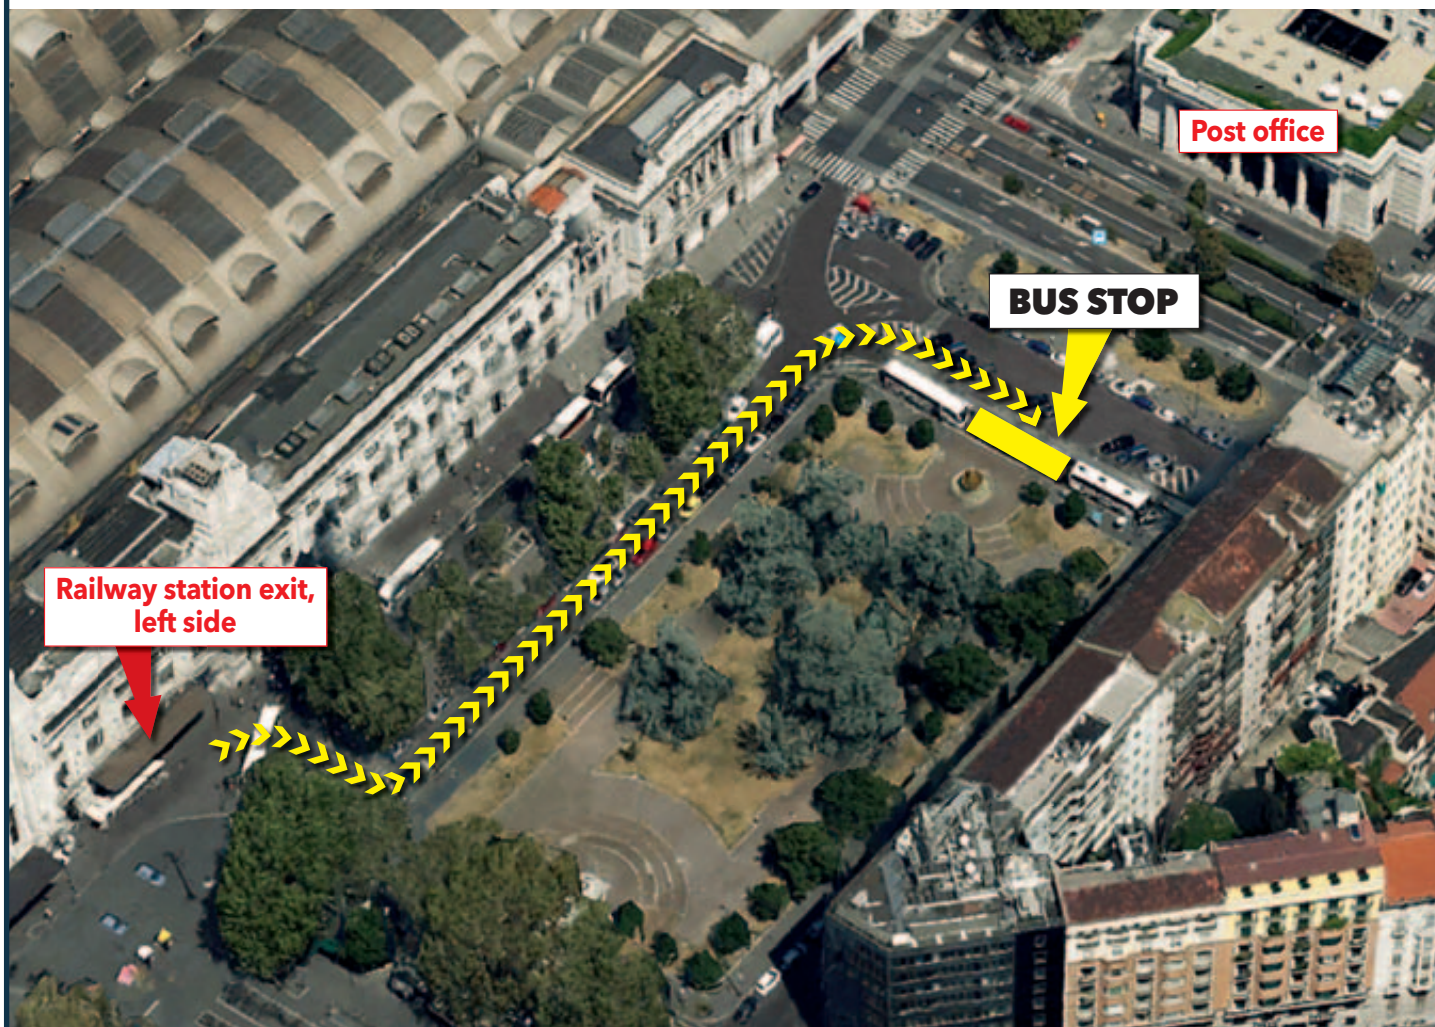

LINEAPELLE SHUTTLE BUSES - DIRECTIONS

Please leave the station from the left side (choose the exit near Burger King).
When you are outside, please turn left, go straight for about 120m,
then turn right and after about 30m you will find the Lineapelle shuttle
bus stop (opposite the post office).

Please find below the timetable

FIERA MILANO

LINEAPELLE 20-22 February 2019

CENTRALE RAILWAY STATION SHUTTLE BUS SERVICE

Free service

Dates: from 20 to 22 February 2019

Centrale Railway Station stop, Luigi di Savoia square, opposite the Post Office (see the above map)

Fiera Milano stop: West Gate

Wednesday 20 February 2019	
FROM STAZIONE CENTRALE P.zza Luigi di Savoia	FROM FIERAMILANO West Gate
h. 8.00	
h. 8.15	
h. 8.30	
h. 8.45	
h. 9.00	
h. 9.15	
h. 9.30	
h. 9.45	
h. 10.00	
h. 10.15	
h. 10.30	
h. 10.45	
h. 11.00	
h. 11.15	
h. 11.30	
h. 12.00	h. 13.30
h. 12.30	h. 14.00
h. 13.00	h. 14.30
h. 13.30	h. 15.00
h. 14.00	h. 15.30
h. 14.30	h. 16.00
h. 15.00	h. 16.30
h. 15.30	h. 16.45
	h. 17.00
	h. 17.30
	h. 17.45
	h. 18.00
	h. 18.15
	h. 18.30
	h. 18.45
	h. 19.00
	h. 19.30