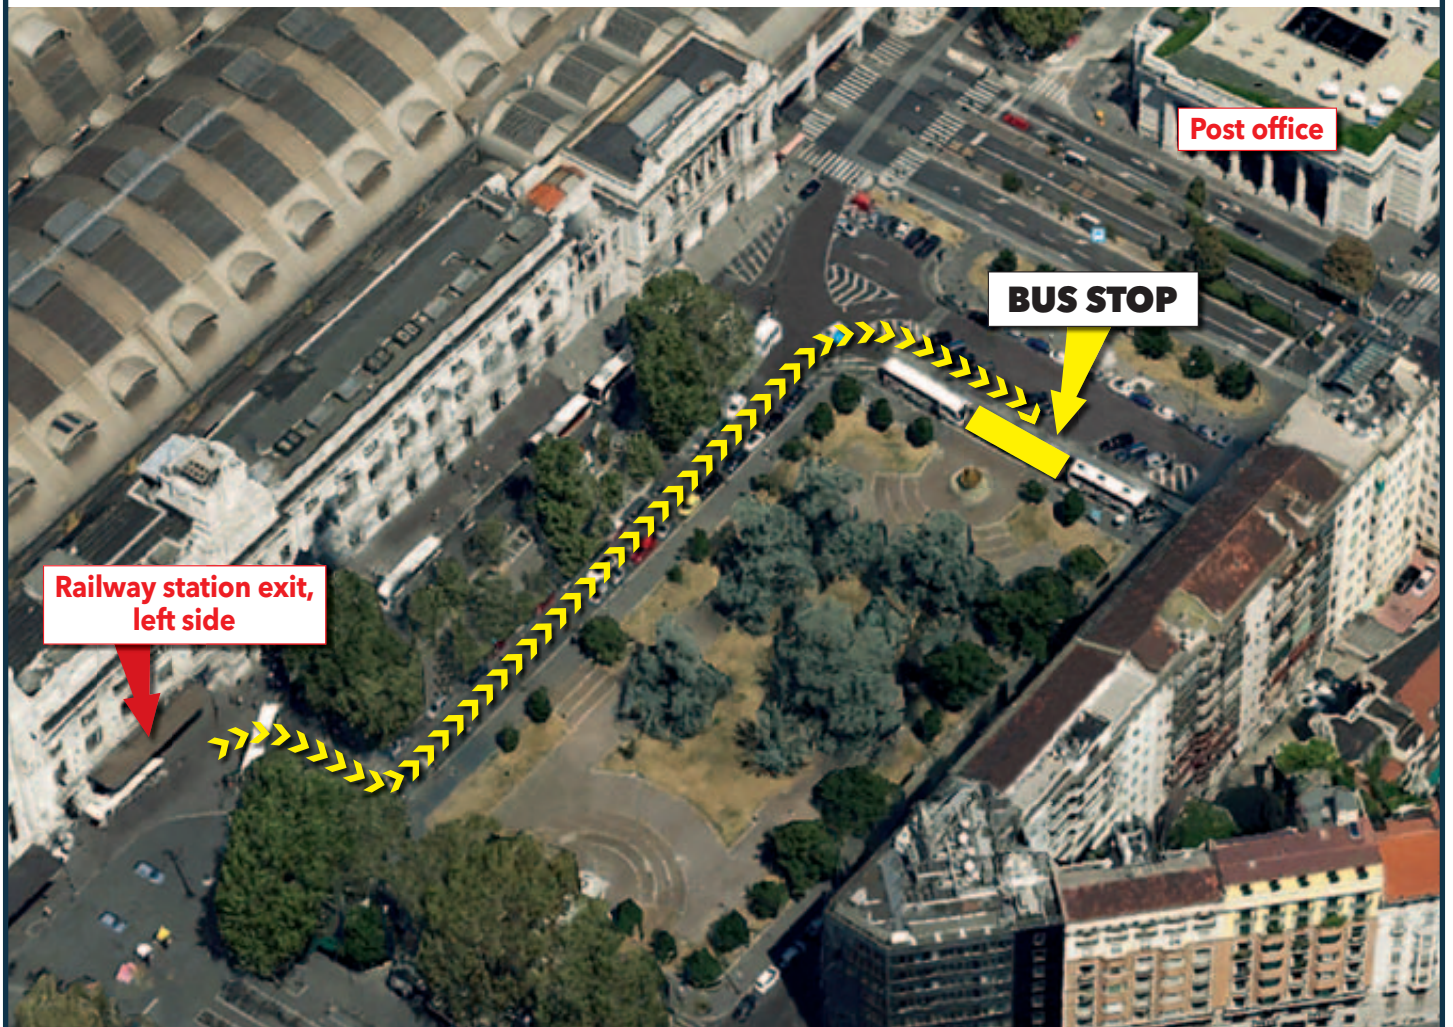

LINEAPELLE SHUTTLE BUSES - DIRECTIONS

Please leave the station from the left side (choose the exit near Burger King).
When you are outside, please turn left, go straight for about 120m,
then turn right and after about 30m you will find the Lineapelle shuttle
bus stop (opposite the post office).

Please find below the timetable

FIERA MILANO

LINEAPELLE 19-21 February 2020

CENTRALE RAILWAY STATION SHUTTLE BUS SERVICE

Free service

Dates: from 19 to 21 February 2020

Centrale Railway Station stop, Luigi di Savoia square, opposite the Post Office (see the above map)
Fiera Milano stop: West Gate